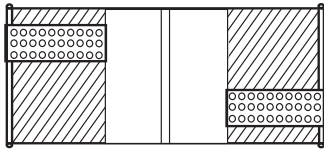

Offset/Offset