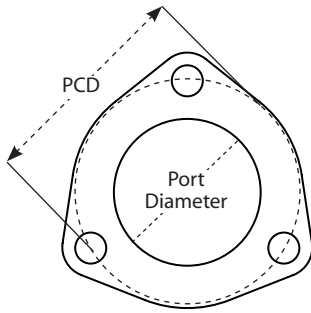

PART No:	HOLE	PCD	STUD	Stock Line
FL2048	48	76/80	8	✓

PART No:	HOLE	PCD	STUD	Stock Line
FL2121	90	120	16	✓

* Actual stud holes are larger than seen listed.

3 & 4 BOLT FLANGES

ALL DIMENSIONS IN MILLIMETRES

PART No:	HOLE	PCD	STUD	Stock Line
FL3907	40	64	10	✓
FL3183	48	70	6	✓

PART No:	HOLE	PCD	STUD	Stock Line
FL3913	52	91	10	✓
FL3251	52	63	10	✓
FL3051	52	80	10	✓

PART No:	HOLE	PCD	STUD	Stock Line
FL3177	55	74	10	✓
FL3108	59	110	8	✓