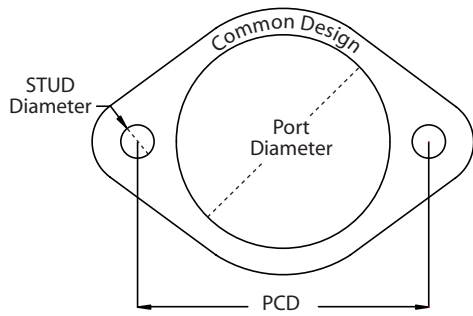

MFC 2 BOLT FLANGES

ALL DIMENSIONS IN MILLIMETRES

PART No:	HOLE	PCD	STUD	Stock Line
FL2097	11	38	8	✓
FL2018	18	44	6	✓
FL2019	19	52	6	✓
FL2030	30	53	8	✓

PART No:	HOLE	PCD	STUD	Stock Line
FL2151	51	82/86	14	✓
FL2051	51	90	12	✓
FL2251	51	96	12	✓
FL2451	51	78/80	10	✓

PART No:	HOLE	PCD	STUD	Stock Line
FL2977	35	56	8	✓
FL2989	35	63	8	✓
FL2035	35	71/72	8	✓
FL2990	36	66	6	✓

PART No:	HOLE	PCD	STUD	Stock Line
FL2899	54	76	10	✓
FL2155	55	98	12	✓

PART No:	HOLE	PCD	STUD	Stock Line
FL2038	38	62/66	-	✓
FL2905	38	71	8	✓
FL2808	38	71	4	✓