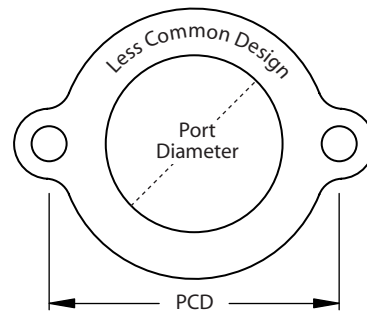

MFC 2 BOLT FLANGES

ALL DIMENSIONS IN MILLIMETRES

PART No:	HOLE	PCD	STUD	Stock Line
FL2097	11	38	8	✓
FL2018	18	44	6	✓
FL2019	19	52	6	✓
FL2030	30	53	8	✓

PART No:	HOLE	PCD	STUD	Stock Line
FL2151	51	82/86	14	✓
FL2051	51	90	12	✓
FL2251	51	96	12	✓
FL2451	51	78/80	10	✓

PART No:	HOLE	PCD	STUD	Stock Line
FL2977	35	56	8	✓
FL2989	35	63	8	✓
FL2035	35	71/72	8	✓
FL2990	36	66	6	✓

PART No:	HOLE	PCD	STUD	Stock Line
FL2899	54	76	10	✓
FL2155	55	98	12	✓

PART No:	HOLE	PCD	STUD	Stock Line
FL2038	38	62/66	-	✓
FL2905	38	71	8	✓
FL2808	38	71	4	✓