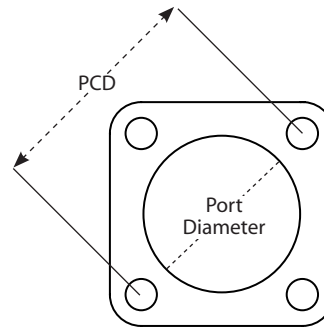

PART No:	HOLE	PCD	STUD	Stock Line
FL2048	48	76/80	8	✓

PART No:	HOLE	PCD	STUD	Stock Line
FL2121	90	120	16	✓

* Actual stud holes are larger than seen listed.

3 & 4 BOLT FLANGES

ALL DIMENSIONS IN MILLIMETRES

PART No:	HOLE	PCD	STUD	Stock Line
FL3907	40	64	10	✓
FL3183	48	70	6	✓

PART No:	HOLE	PCD	STUD	Stock Line
FL3913	52	91	10	✓
FL3251	52	63	10	✓
FL3051	52	80	10	✓

PART No:	HOLE	PCD	STUD	Stock Line
FL3177	55	74	10	✓
FL3108	59	110	8	✓